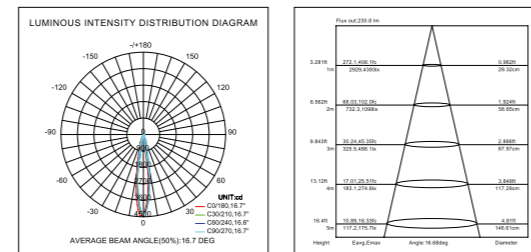

LED SPOTLIGHT: MODULAR SERIES

 CREE CITIZEN BRIDGELUX

 TRIDONIC PHILIPS LIFUD

 AC 200~240V 50/60Hz

 CRI > 80/CRI > 90/CRI > 95

 DALI/TRIAC/1-10V

 8° / 15° / 24° / 38° / 60°

 55 x 55mm / 75 x 75mm / 95 x 95mm