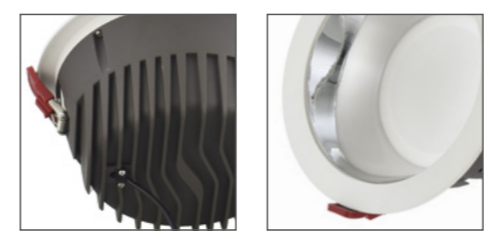

UGR<19

SWITCH TO SET CCT

C 6000K

CW 4000K

W 3000K

3CCT SWITCHABLE DOWNLIGHT

3CCT SWITCHABLE DOWNLIGHT

○ white
● black
○ silver

- BRIDGELUX SMD
- TRIDONIC PHILIPS LIFUD
- AC 200~240V 50/60Hz
- Ra CRI > 80/CRI > 90/CRI > 95
- DIMMABLE DALI/TRIAC/1-10V
- 70°
- Φ70mm/Φ90mm/Φ105mm/Φ140mm
  Φ165mm/Φ200mm