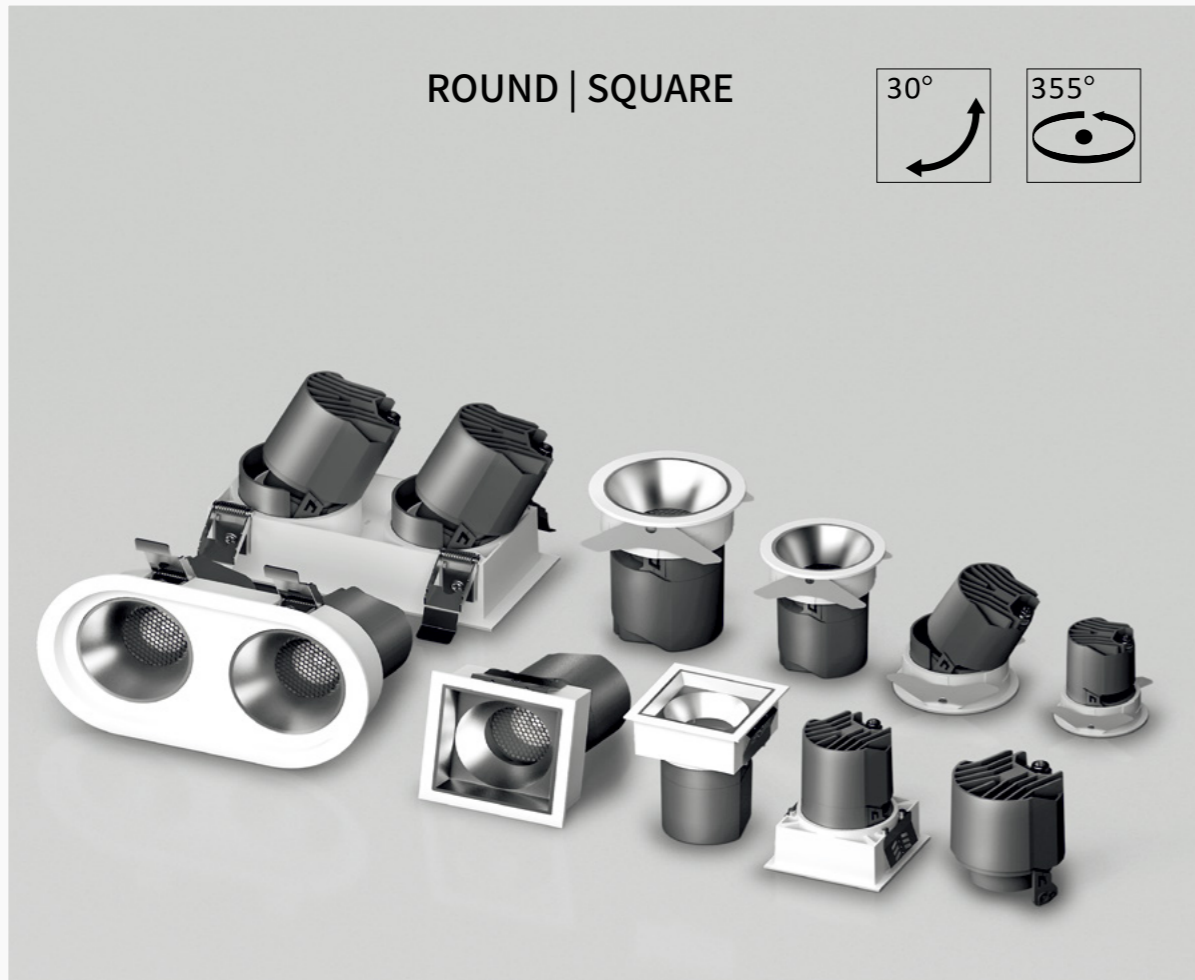

MODULAR LED SPOTLIGHT

fixed

adjustable

round

oval

square

MODULAR LED SPOTLIGHT

LED SPOTLIGHT: MODULAR SERIES