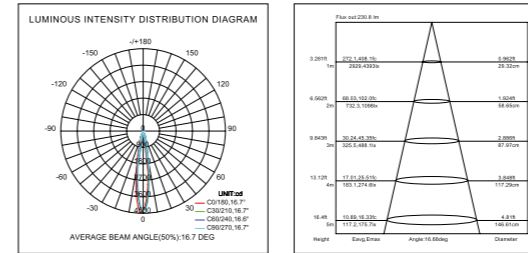

LED STRETCHABLE SPOTLIGHT

DRK-SP0202S

Model NO.	Power	CCT	Lm/W	Size	Cutout	Warranty
DRK-SP0202R-C10	2 x 5W	3000K/4000K/5000K	80~90lm/w	L140 x W79 x H84mm	Φ126 x 65mm	5 years
DRK-SP0202R-C14	2 x 7W			L194 x W104 x H112mm	Φ178 x 88mm	
DRK-SP0202R-C24	2 x 12W			L194 x W104 x H112mm	Φ178 x 88mm	
DRK-SP0202R-C40	2 x 20W			L239 x W125 x H142mm	Φ223 x 109mm	
DRK-SP0202S-C10	2 x 5W	3000K/4000K/5000K	80~90lm/w	L130 x W69 x H91mm	120 x 60mm	5 years
DRK-SP0202S-C14	2 x 7W			L180 x W91 x H116mm	164 x 77mm	
DRK-SP0202S-C24	2 x 12W			L180 x W91 x H116mm	164 x 77mm	
DRK-SP0202S-C40	2 x 20W			L224 x W110 x H142mm	207 x 95mm