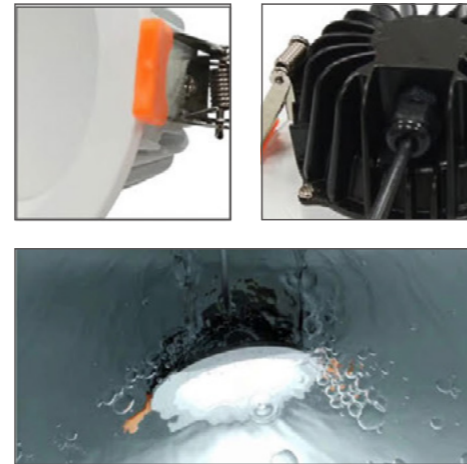

IP65 WATERPROOF LED DOWNLIGHT

○ white   ● black   ○ silver

- SMD 2835
- TRIDONIC PHILIPS LIFUD
- AC 200~240V   50/60Hz
- Ra   CRI > 80/CRI > 90/CRI > 95
- DIMMABLE   DALI/TRIAC/1-10V
- 100°
- Φ 75mm/ Φ 95mm/ Φ 110mm/ Φ 160mm

Model NO.	Power	CCT	Lm/W	Size	Cutout	Warranty
DRK-DLR03IP-S7	7W	3000K/4000K/5000K	90~100lm/w	Φ95 x H47mm	Φ75mm	5 years
DRK-DLR04IP-S15	15W			Φ112 x H50mm	Φ95mm	
DRK-DLR05IP-S15	15W			Φ145 x H50mm	Φ110mm	
DRK-DLR06IP-S28	28W			Φ190 x H50mm	Φ160mm