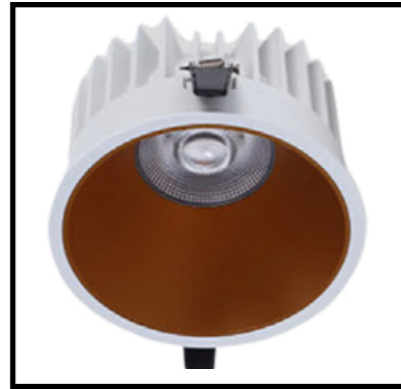

IP65 DOWNLIGHT SERIES

ROUND AND SQUARE
4 COLOURS | 4 SIZES