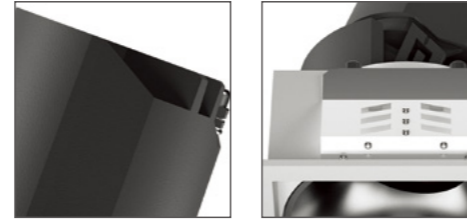

LED SPOTLIGHT: MODULAR SERIES