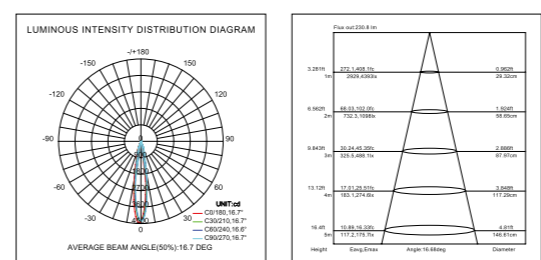

- CREE CITIZEN BRIDGELUX
- TRIDONIC PHILIPS LIFUD
- AC 200~240V 50/60Hz
- Ra CRI >80/CRI >90/CRI >95
- DIMMABLE DALI/TRAIC/1-10V
- 15°/24°/38°
- Φ55mm/Φ75mm/Φ95mm/Φ120mm