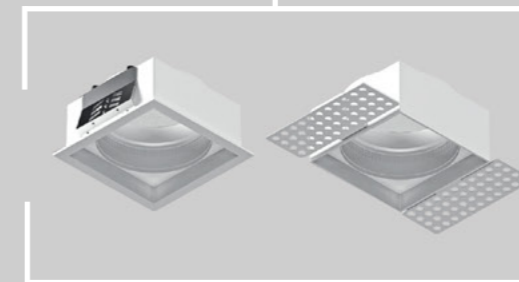

MODULAR LED SPOTLIGHT

fixed

adjustable

round

oval

square