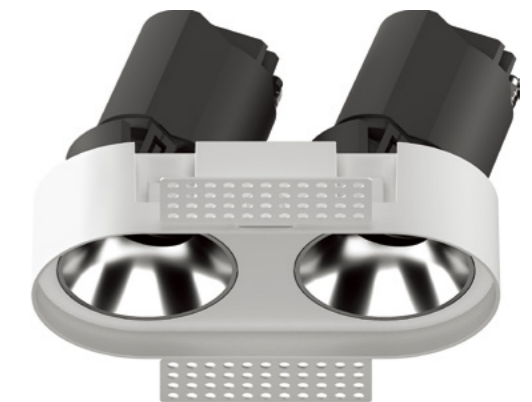

DRK-SP0102S

LED SPOTLIGHT: MODULAR SERIES

DRK-SP0102ST

DRK-SP0102ST

CREE CITIZEN BRIDGELUX

TRIDONIC PHILIPS LIFUD

AC 200~240V 50/60Hz

Ra CRI >80/CRI >90/CRI >95