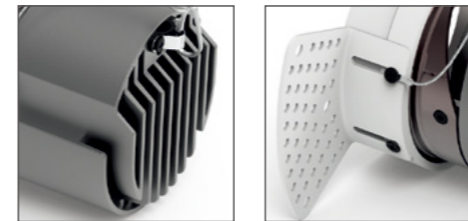

LED SPOTLIGHT: ECO SERIES