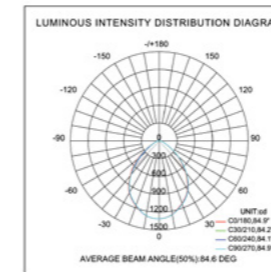

12° / 24° / 38° / 55°

Φ70mm/Φ85mm/Φ120mm/Φ160mm
Φ195mm

LOW-GLARE COB DOWNLIGHT

Model NO.	Power	CCT	Lm/W	Size	Cutout	Warranty
DRK-DL03-C10	10W	3000K/4000K/5000K	90~100lm/w	Φ86 x H55mm	Φ70mm	5 years
DRK-DL04-C15	15W			Φ101 x H60mm	Φ85mm	
DRK-DL05-C30	30W			Φ140 x H73mm	Φ120mm	
DRK-DL06-C35	35W			Φ180 x H94mm	Φ160mm	
DRK-DL06-C40	40W			Φ180 x H94mm	Φ160mm	
DRK-DL08-C50	50W			Φ212 x H110mm	Φ195mm	