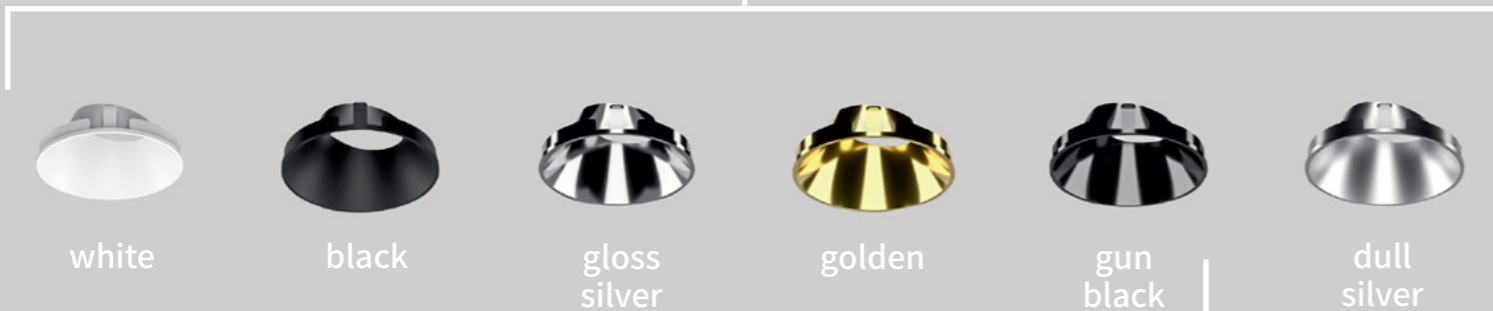

MODULAR LED SPOTLIGHT

fixed

adjustable

round

oval

square