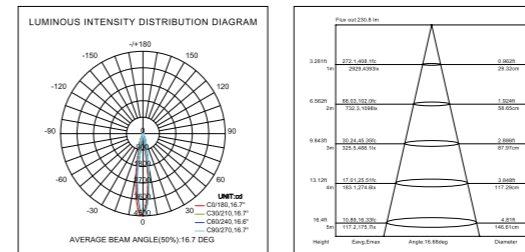

ROUND | SQUARE