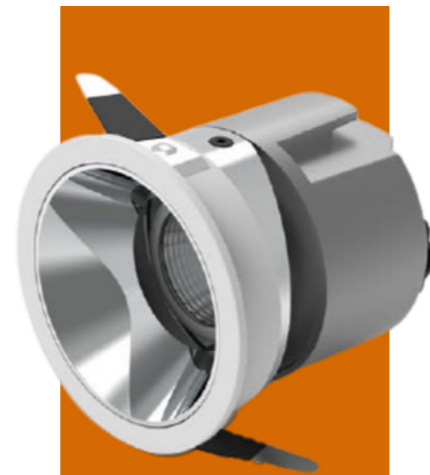

ECO LED SPOTLIGHT

LED SPOTLIGHT: ECO SERIES

ROUND