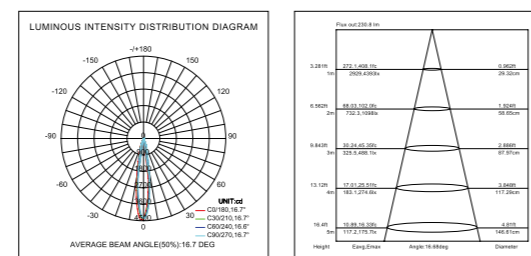

DRK-SP0102S