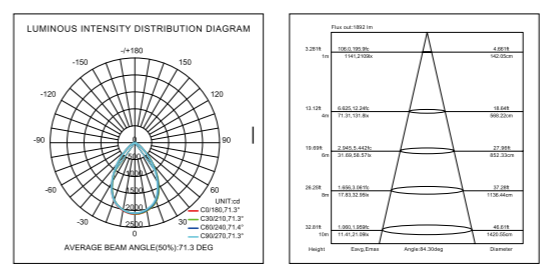

12° / 24° / 38° / 55°

Φ70mm/Φ85mm/Φ120mm/Φ160mm
Φ195mm

LOW-GLARE COB DOWNLIGHT

Model NO.	Power	CCT	Lm/W	Size	Cutout	Warranty
DRK-DL03-C10	10W	3000K/4000K/5000K	90~100lm/w	Φ86 x H55mm	Φ70mm	5 years
DRK-DL04-C15	15W			Φ101 x H60mm	Φ85mm	
DRK-DL05-C30	30W			Φ140 x H73mm	Φ120mm	
DRK-DL06-C35	35W			Φ180 x H94mm	Φ160mm	
DRK-DL06-C40	40W			Φ180 x H94mm	Φ160mm	
DRK-DL08-C50	50W			Φ212 x H110mm	Φ195mm	

-  BRIDGELUX SMD
-  TRIDONIC PHILIPS LIFUD
-  AC 200~240V 50/60Hz
-  Ra CRI > 80/CRI > 90/CRI > 95
-  DIMMABLE DALI/TRIAC/1-10V
-  70°
-  Φ70mm/Φ90mm/Φ105mm/Φ140mm
Φ165mm/Φ200mm

Model NO.	Power	CCT	Lm/W	Size	Cutout	Warranty
DRK-DL03DX-S6	6W	3CCT Switchable: 3000K/4000K/6000K	90~100lm/w	Φ90 x H45mm	Φ70mm	5 years
DRK-DL04DX-S9	9W			Φ105 x H65mm	Φ90mm	
DRK-DL05DX-S15	15W			Φ130 x H68mm	Φ105mm	
DRK-DL06DX-S18	18W			Φ165 x H90mm	Φ140mm	
DRK-DL07DX-S25	25W			Φ190 x H95mm	Φ165mm	
DRK-DL08DX-S35	35W			Φ225 x H105mm	Φ200mm	