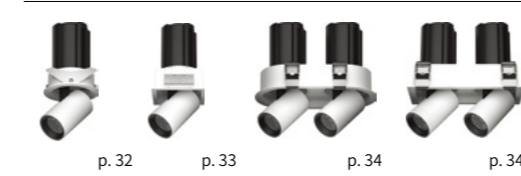

LED STRETCHABLE SPOTLIGHT