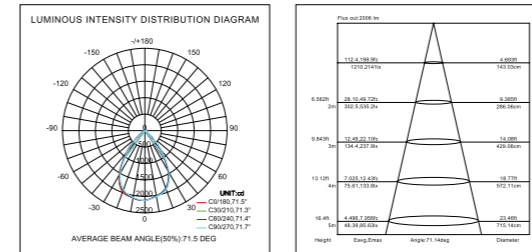

- CREE CITIZEN
- TRIDONIC PHILIPS LIFUD
- AC 200~240V 50/60Hz
- Ra CRI > 80/CRI > 90/CRI > 95
- DALI/TRIAC/1-10V
- 15° /24° /38° /60°
- $\Phi 90\text{mm}/\Phi 125\text{mm}/\Phi 120\text{mm}/\Phi 160\text{mm}$