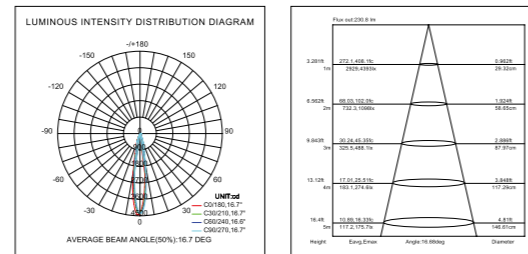

Model NO.	Power	CCT	Lm/W	Size	Cutout	Warranty
DRK-SP02ST-C5	5W	3000K/4000K/5000K	80~90lm/w	H94mm	58 x 58mm	5 years
DRK-SP02ST-C7	7W			H116mm	77 x 77mm	
DRK-SP02ST-C12	12W			H116mm	77 x 77mm	
DRK-SP02ST-C20	20W			H144mm	97 x 97mm