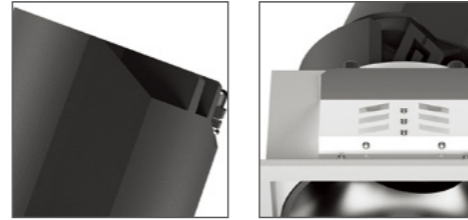

LED STRETCHABLE SPOTLIGHT