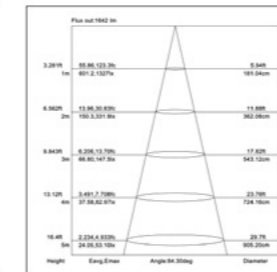

12° / 24° / 38° / 55°

Φ70mm/Φ85mm/Φ120mm/Φ160mm
Φ195mm

LOW-GLARE COB DOWNLIGHT

Model NO.	Power	CCT	Lm/W	Size	Cutout	Warranty
DRK-DL03-C10	10W	3000K/4000K/5000K	90~100lm/w	Φ86 x H55mm	Φ70mm	5 years
DRK-DL04-C15	15W			Φ101 x H60mm	Φ85mm	
DRK-DL05-C30	30W			Φ140 x H73mm	Φ120mm	
DRK-DL06-C35	35W			Φ180 x H94mm	Φ160mm	
DRK-DL06-C40	40W			Φ180 x H94mm	Φ160mm	
DRK-DL08-C50	50W			Φ212 x H110mm	Φ195mm	