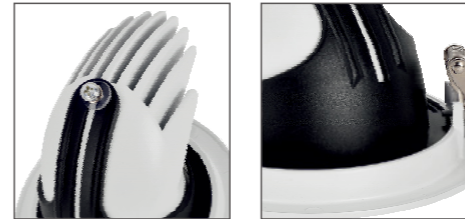

LED GIMBAL DOWNLIGHT

white black silver