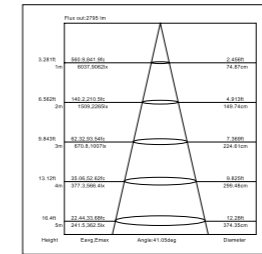

- CREE CITIZEN PHILIPS
- TRIDONIC PHILIPS LIFUD
- AC 200~240V 50/60Hz
- Ra CRI > 80/CRI > 90/CRI > 95
- DIMMABLE DALI/TRIAC/1-10V
- 15°/24°/38°/60°
- Φ75mm/Φ95mm/Φ110mm/Φ125mm
  Φ145mm/Φ175mm

Model NO.	Power	CCT	Lm/W	Size	Cutout	Warranty
DRK-DL03G-C12	12W	2700K/3000K/4000K/ 5000K	90~100lm/w	Φ90 x H60mm	Φ75mm	5 years
DRK-DL03.5G-C15	15W			Φ102 x H80mm	Φ90mm	
DRK-DL04G-C25	25W			Φ124 x H108mm	Φ110mm	
DRK-DL05G-C30	30W			Φ140 x H115mm	Φ125mm	
DRK-DL06G-C30	30W			Φ160 x H135mm	Φ145mm	
DRK-DL06G-C40	40W			Φ160 x H135mm	Φ145mm	
DRK-DL08-C50	50W			Φ190 x H160mm	Φ175mm