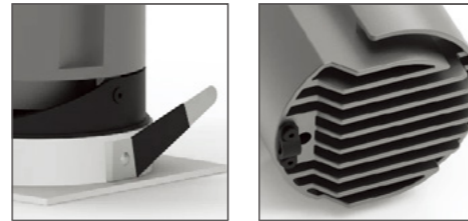

LED SPOTLIGHT: ECO SERIES

- CREE CITIZEN BRIDGELUX
- TRIDONIC PHILIPS LIFUD
- AC 200~240V   50/60Hz
- Ra CRI >80/CRI >90/CRI >95
- DALI/TRAIC/1-10V
- 15°/24°/38°
- 55 x 55mm/75 x 75mm/95 x 95mm/120 x 120mm

Model NO.	Power	CCT	Lm/W	Size	Cutout	Warranty
DRK-SP02SE-C5	5W	3000K/4000K/5000K	80~90lm/w	L63 x W63 x H63mm	55 x 55mm	5 years
DRK-SP03SE-C7	7W			L85 x W85 x H76mm	75 x 75mm	
DRK-SP03SE-C9	9W			L85 x W85 x H76mm	75 x 75mm	
DRK-SP03SE-C12	12W			L85 x W85 x H93mm	75 x 75mm	
DRK-SP03SE-C15	15W			L85 x W85 x H93mm	75 x 75mm	
DRK-SP04SE-C20	20W			L105 x W105 x H99mm	95 x 95mm	
DRK-SP05SE-C30	30W			L130 x W130 x H115mm	120 x 120mm