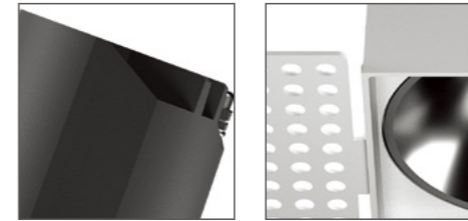

LED SPOTLIGHT: MODULAR SERIES

- white
- black
- gloss silver
- golden
- gun black
- dull silver

- CREE CITIZEN BRIDGELUX
- TRIDONIC PHILIPS LIFUD
- AC 200~240V   50/60Hz
- CRI > 80/CRI > 90/CRI > 95
- DALI/TRIAC/1-10V
- 8°/15°/24°/38°/60°
- Φ 55mm/ Φ 75mm/ Φ 95mm

Model NO.	Power	CCT	Lm/W	Size	Cutout	Warranty
DRK-SP01RT-C7	7W	3000K/4000K/5000K	80~90lm/w	H79mm	Φ55mm	5 years
DRK-SP01RT-C12	12W			H100mm	Φ75mm	
DRK-SP01RT-C20	20W			H121mm	Φ95mm	

LED SPOTLIGHT: MODULAR SERIES

- white
- black
- gloss silver
- golden
- gun black
- dull silver

- CREE CITIZEN BRIDGELUX
- TRIDONIC PHILIPS LIFUD
- AC 200~240V   50/60Hz
- CRI > 80/CRI > 90/CRI > 95
- DALI/TRIAC/1-10V
- 8°/15°/24°/38°/60°
- 58 x 58mm/ 77 x 77mm/ 97 x 97mm

Model NO.	Power	CCT	Lm/W	Size	Cutout	Warranty
DRK-SP01ST-C7	7W	3000K/4000K/5000K	80~90lm/w	H88mm	58 x 58mm	5 years
DRK-SP01ST-C12	12W			H112mm	77 x 77mm	
DRK-SP01ST-C20	20W			H138mm	97 x 97mm