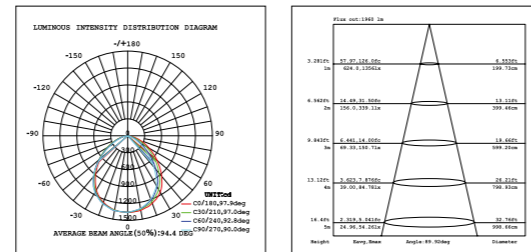

- SMD 2835
- TRIDONIC PHILIPS LIFUD
- AC 200~240V   50/60Hz
- Ra   CRI > 80/CRI > 90/CRI > 95
- DIMMABLE   DALI/TRIAC/1-10V
- 100°
- Φ 75mm/ Φ 95mm/ Φ 110mm/ Φ 160mm