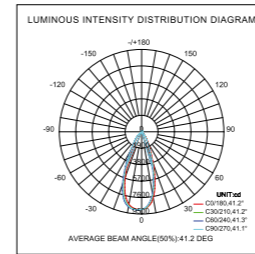

- CREE CITIZEN PHILIPS
- TRIDONIC PHILIPS LIFUD
- AC 200~240V 50/60Hz
- Ra CRI > 80/CRI > 90/CRI > 95
- DIMMABLE DALI/TRIAC/1-10V
- 15°/24°/38°/60°
- Φ75mm/Φ95mm/Φ110mm/Φ125mm
  Φ145mm/Φ175mm

Model NO.	Power	CCT	Lm/W	Size	Cutout	Warranty
DRK-DL03G-C12	12W	2700K/3000K/4000K/ 5000K	90~100lm/w	Φ90 x H60mm	Φ75mm	5 years
DRK-DL03.5G-C15	15W			Φ102 x H80mm	Φ90mm	
DRK-DL04G-C25	25W			Φ124 x H108mm	Φ110mm	
DRK-DL05G-C30	30W			Φ140 x H115mm	Φ125mm	
DRK-DL06G-C30	30W			Φ160 x H135mm	Φ145mm	
DRK-DL06G-C40	40W			Φ160 x H135mm	Φ145mm	
DRK-DL08-C50	50W			Φ190 x H160mm	Φ175mm