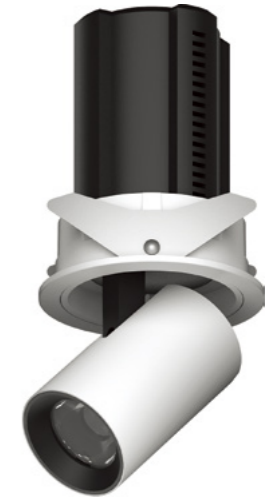

LED SPOTLIGHT: ECO SERIES

-  CREE CITIZEN BRIDGELUX
-  TRIDONIC PHILIPS LIFUD
-  AC 200~240V 50/60Hz
-  Ra CRI >80/CRI >90/CRI >95
-  DALI/TRAIC/1-10V
-  15°/24°/38°
-  Φ65mm/Φ85mm/Φ105mm

Model NO.	Power	CCT	Lm/W	Size	Cutout	Warranty
DRK-SP02TE-C5	5W	3000K/4000K/5000K	80~90lm/w	H70mm	Φ65mm	5 years
DRK-SP03TE-C7	7W			H83mm	Φ85mm	
DRK-SP03TE-C9	9W			H83mm	Φ85mm	
DRK-SP03TE-C12	12W			H100mm	Φ85mm	
DRK-SP03TE-C15	15W			H100mm	Φ85mm	
DRK-SP04TE-C20	20W			H107mm	Φ105mm	

LED STRETCHABLE SPOTLIGHT

ROUND | SQUARE

-  CREE CITIZEN BRIDGELUX
-  TRIDONIC PHILIPS LIFUD
-  AC 200~240V 50/60Hz
-  Ra CRI >80/CRI >90/CRI >95
-  DIMMABLE DALI/TRAIC/1-10V
-  10°/15°/24°/38°/50°
-  Φ55mm/Φ75mm/Φ95mm