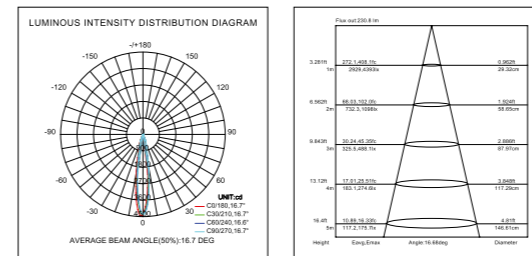

- CREE CITIZEN BRIDGELUX
- TRIDONIC PHILIPS LIFUD
- AC 200~240V   50/60Hz
- CRI > 80/CRI > 90/CRI > 95
- DALI/TRIAC/1-10V
- 8°/15°/24°/38°/60°
- 58 x 58mm/ 77 x 77mm/ 97 x 97mm