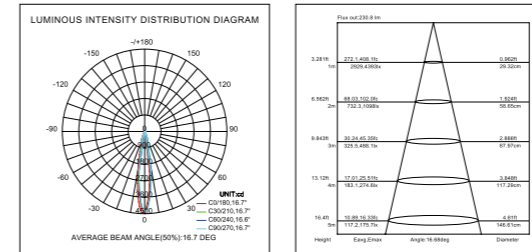

- CREE CITIZEN BRIDGELUX
- TRIDONIC PHILIPS LIFUD
- AC 200~240V   50/60Hz
- Ra CRI >80/CRI >90/CRI >95
- DALI/TRAIC/1-10V
- 15°/24°/38°
- Φ65mm/Φ85mm/Φ105mm