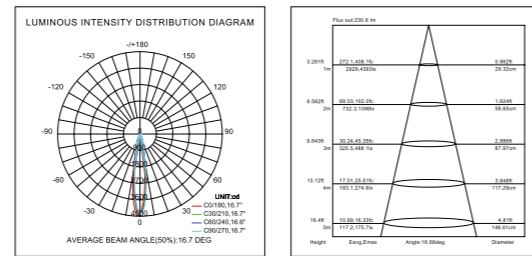

Model NO.	Power	CCT	Lm/W	Size	Cutout	Warranty
DRK-SP01RT-C7	7W	3000K/4000K/5000K	80~90lm/w	H79mm	Φ55mm	5 years
DRK-SP01RT-C12	12W			H100mm	Φ75mm	
DRK-SP01RT-C20	20W			H121mm	Φ95mm