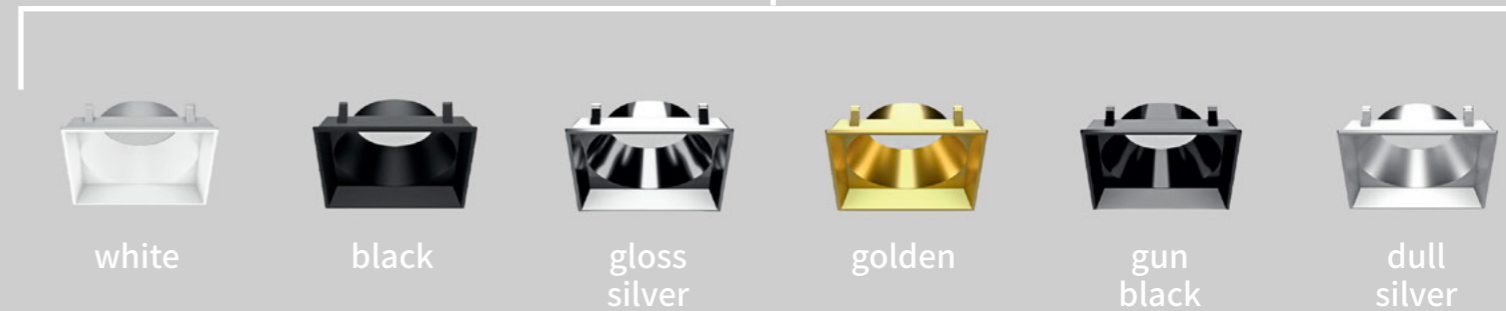

MODULAR LED SPOTLIGHT

fixed

adjustable

round

oval

square