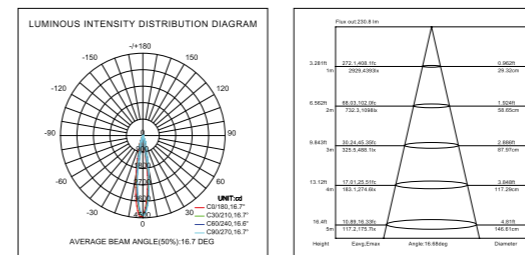

Model NO.	Power	CCT	Lm/W	Size	Cutout	Warranty
DRK-SP01R-C7	7W	3000K/4000K/5000K	80~90lm/w	Φ62 x H79mm	Φ55mm	5 years
DRK-SP01R-C12	12W			Φ84 x H100mm	Φ75mm	
DRK-SP01R-C20	20W			Φ110 x H121mm	Φ95mm