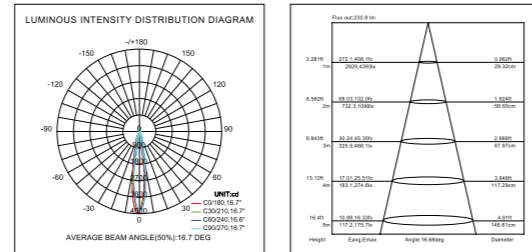

LED SPOTLIGHT: ECO SERIES

- CREE CITIZEN BRIDGELUX
- TRIDONIC PHILIPS LIFUD
- AC 200~240V   50/60Hz
- Ra CRI >80/CRI >90/CRI >95
- DALI/TRAIC/1-10V
- 15°/24°/38°
- 55 x 55mm/75 x 75mm/95 x 95mm/120 x 120mm

Model NO.	Power	CCT	Lm/W	Size	Cutout	Warranty
DRK-SP02SE-C5	5W	3000K/4000K/5000K	80~90lm/w	L63 x W63 x H63mm	55 x 55mm	5 years
DRK-SP03SE-C7	7W			L85 x W85 x H76mm	75 x 75mm	
DRK-SP03SE-C9	9W			L85 x W85 x H76mm	75 x 75mm	
DRK-SP03SE-C12	12W			L85 x W85 x H93mm	75 x 75mm	
DRK-SP03SE-C15	15W			L85 x W85 x H93mm	75 x 75mm	
DRK-SP04SE-C20	20W			L105 x W105 x H99mm	95 x 95mm	
DRK-SP05SE-C30	30W			L130 x W130 x H115mm	120 x 120mm