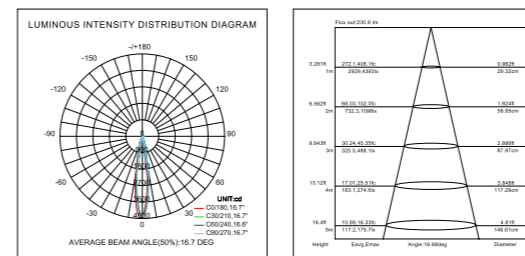

- CREE CITIZEN BRIDGELUX
- TRIDONIC PHILIPS LIFUD
- AC 200~240V 50/60Hz
- Ra CRI >80/CRI >90/CRI >95
- DIMMABLE DALI/TRAIC/1-10V
- 10°/15°/24°/38°/50°
- Ø58mm/Ø77mm/Ø97mm

Model NO.	Power	CCT	Lm/W	Size	Cutout	Warranty
DRK-SP02RT-C5	5W	3000K/4000K/5000K	80~90lm/w	H86mm	Ø58mm	5 years
DRK-SP02RT-C7	7W			H104mm	Ø77mm	
DRK-SP02RT-C12	12W			H104mm	Ø77mm	
DRK-SP02RT-C20	20W			H127mm	Ø97mm