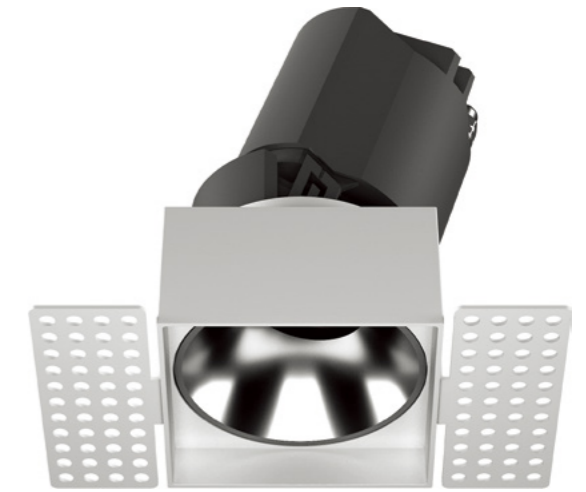

LED SPOTLIGHT: MODULAR SERIES

- white
- black
- gloss silver
- golden
- gun black
- dull silver