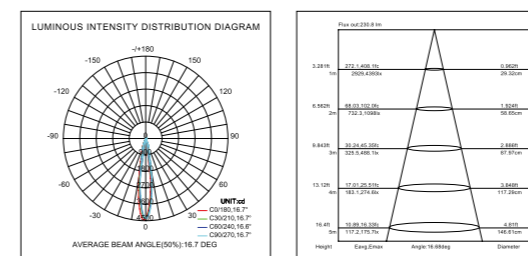

LED SPOTLIGHT: MODULAR SERIES

DRK-SP0102ST