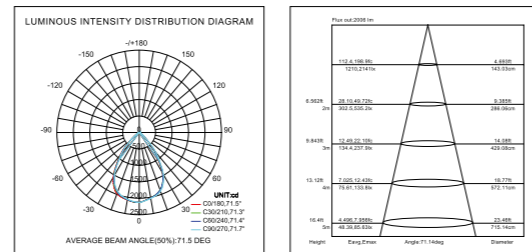

- CREE CITIZEN
- TRIDONIC PHILIPS LIFUD
- AC 200~240V 50/60Hz
- Ra CRI > 80/CRI > 90/CRI > 95
- DALI/TRIAC/1-10V
- 15° /24° /38° /60°
- $\Phi 90\text{mm}/\Phi 125\text{mm}/\Phi 120\text{mm}/\Phi 160\text{mm}$