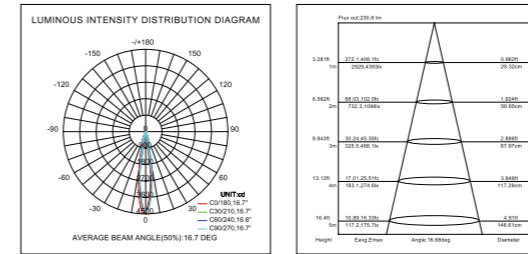

LED STRETCHABLE SPOTLIGHT: TRIMLESS SERIES

DRK-SP02ST

DRK-SP02RT

- CREE CITIZEN BRIDGELUX
- TRIDONIC PHILIPS LIFUD
- AC 200~240V 50/60Hz
- Ra CRI >80/CRI >90/CRI >95
- DIMMABLE DALI/TRAIC/1-10V
- 10°/15°/24°/38°/50°
- 129 x 68mm/180 x 91mm/225 x 111mm/123 x 62mm/167 x 80mm/209 x 97mm