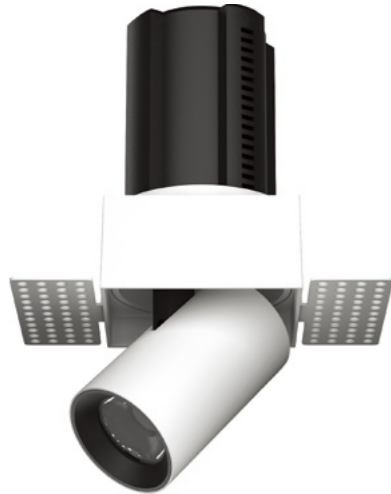

LED STRETCHABLE SPOTLIGHT: TRIMLESS SERIES

- CREE CITIZEN BRIDGELUX
- TRIDONIC PHILIPS LIFUD
- AC 200~240V 50/60Hz
- Ra CRI >80/CRI >90/CRI >95
- DIMMABLE DALI/TRAIC/1-10V
- 10°/15°/24°/38°/50°
- 58 x 58mm/77 x 77mm/97 x 97mm