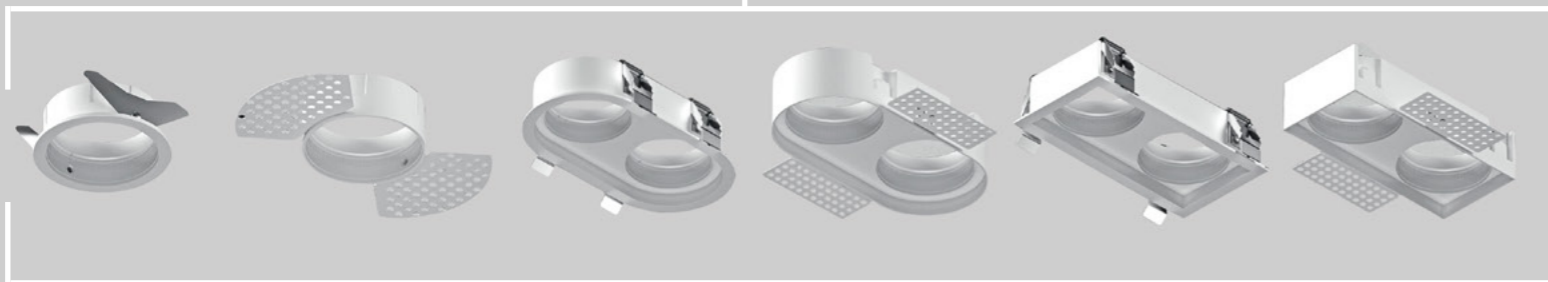

MODULAR LED SPOTLIGHT

fixed

adjustable

round

oval

square