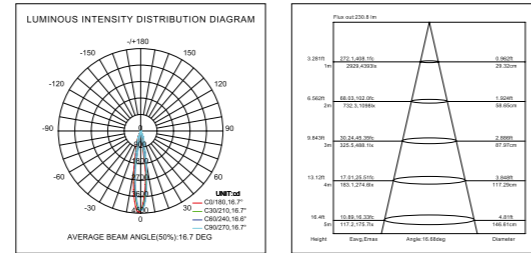

- CREE CITIZEN BRIDGELUX
- TRIDONIC PHILIPS LIFUD
- AC 200~240V 50/60Hz
- CRI >80/CRI >90/CRI >95
- DALI/TRAIC/1-10V
- 10°/15°/24°/38°/50°
- 55 x 55mm/75 x 75mm/95 x 95mm

Model NO.	Power	CCT	Lm/W	Size	Cutout	Warranty
DRK-SP02S-C5	5W	3000K/4000K/5000K	80~90lm/w	L64 x W64 x H94mm	55 x 55mm	5 years
DRK-SP02S-C7	7W			L85 x W85 x H116mm	75 x 75mm	
DRK-SP02S-C12	12W			L85 x W85 x H116mm	75 x 75mm	
DRK-SP02S-C20	20W			L105 x W105 x H144mm	95 x 95mm