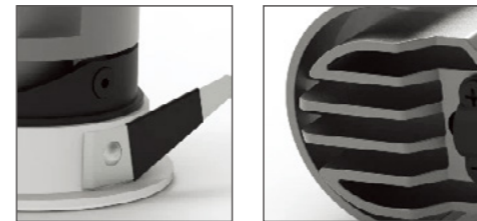

- CREE CITIZEN BRIDGELUX
- TRIDONIC PHILIPS LIFUD
- AC 200~240V 50/60Hz
- Ra CRI >80/CRI >90/CRI >95
- DIMMABLE DALI/TRAIC/1-10V
- 15°/24°/38°
- Φ55mm/Φ75mm/Φ95mm/Φ120mm