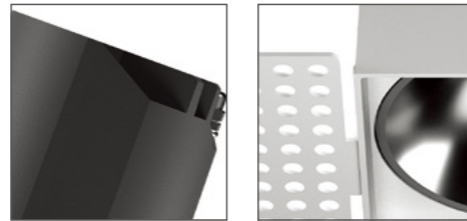

LED STRETCHABLE SPOTLIGHT: TRIMLESS SERIES

- CREE CITIZEN BRIDGELUX
- TRIDONIC PHILIPS LIFUD
- AC 200~240V 50/60Hz
- Ra CRI >80/CRI >90/CRI >95
- DIMMABLE DALI/TRAIC/1-10V
- 10°/15°/24°/38°/50°
- 58 x 58mm/77 x 77mm/97 x 97mm